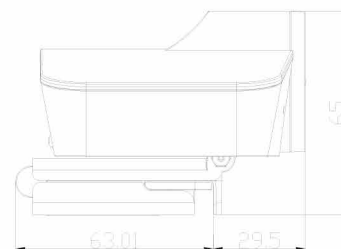

Dimension (unit: mm)

I/O Interface

PARAMETERS

Model Number	TLC-200-U3-110			
Sensor	1/2.5 inch high quality 8.51MP CMOS sensor			
	USB3.0		USB2.0	
	MJPG	YUV	MJPG	YUV
Video Format	3840*2160P30/25/15 2560*1440P30/25/15 1080P30/25/15; 720P30/25/15; 160*120P30/25/15; 176*144P30/25/15; 320*240P30/25/15; 352*288P30/25/15; 640*480P30/25/15; 640*480P30/25/15; 1600*896P30/25/15; 1024*576P30/25/15; 960*540P30/25/15; 848*480P30/25/15; 960*540P30/25/15; 848*480P30/25/15; 800*600P30/25/15; 800*448P30/25/15; 800*600P30/25/15; 800*448P30/25/15; 640*360P30/25/15; 480*270P30/25/15; 320*180P30/25/15;	1080P30/25/15; 720P30/25/15; 160*120P30/25/15; 176*144P30/25/15; 320*240P30/25/15; 352*288P30/25/15; 640*480P30/25/15; 1024*576P30/25/15; 960*540P30/25/15; 848*480P30/25/15; 800*600P30/25/15; 800*448P30/25/15; 640*360P30/25/15; 480*270P30/25/15; 320*180P30/25/15;	3840*2160P30/25/15 2560*1440P30/25/15 1080P30/25/15; 720P30/25/15; 160*120P30/25/15; 176*144P30/25/15; 320*240P30/25/15; 352*288P30/25/15; 640*480P30/25/15; 640*480P30/25/15; 1600*896P30/25/15; 1024*576P30/25/15; 960*540P30/25/15; 848*480P30/25/15; 960*540P30/25/15; 848*480P30/25/15; 800*600P30/25/15; 800*448P30/25/15; 800*600P30/25/15; 800*448P30/25/15; 640*360P30/25/15; 480*270P30/25/15; 320*180P30/25/15;	1080P5; 720P15/5; 160*120P30/25/15; 176*144P30/25/15; 320*240P30/25/15; 352*288P30/25/15; 640*480P30/25/15; 1600*896P5; 1024*576P25/15; 960*540P30/25/15; 848*480P30/25/15; 800*600P30/25/15; 800*448P30/25/15; 640*360P30/25/15; 480*270P30/25/15; 320*180P30/25/15;
Zoom	4x digital zoom			
Horizontal view angle	110°			
F.no.	2.0			
Focal distance	f = 2.22mm			
Preset	Remote: 10;			
Control interface	USB			
Noise reduction	2D			
Minimum Lux	0.1 lux			
White balance	Auto / Manual/Auto Tracking/OnePush/Indoor/Outdoor			
Anti-Flicker	OFF/50Hz/60Hz			
Gamma	Support			
In-ceiling Mount	Support			
Mirror	Support			
Focus	Fixed			
Iris	Fixed			
Electronic shutter	Auto/Manual			
BLC	Support			
Image Flip	Support			
USB power	Support			
Input Voltage	5V 900mA			
Dimension (W x H x W)	220mm×173mm×117mm			