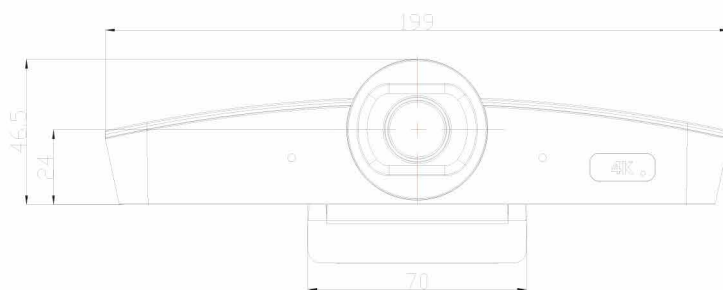

Dimension (unit: mm)

I/O Interface

PARAMETERS

Model Number	TLC-200-U3-110			
Sensor	1/2.5 inch high quality 8.51MP CMOS sensor			
	USB3.0		USB2.0	
	MJPG	YUV	MJPG	YUV
Video Format	3840*2160P30/25/15 2560*1440P30/25/15 1080P30/25/15; 720P30/25/15; 160*120P30/25/15; 176*144P30/25/15; 320*240P30/25/15; 352*288P30/25/15; 640*480P30/25/15; 640*480P30/25/15; 1600*896P30/25/15; 1024*576P30/25/15; 960*540P30/25/15; 848*480P30/25/15; 960*540P30/25/15; 848*480P30/25/15; 800*600P30/25/15; 800*448P30/25/15; 800*600P30/25/15; 800*448P30/25/15; 640*360P30/25/15; 480*270P30/25/15; 320*180P30/25/15;	1080P30/25/15; 720P30/25/15; 160*120P30/25/15; 176*144P30/25/15; 320*240P30/25/15; 352*288P30/25/15; 640*480P30/25/15; 1024*576P30/25/15; 960*540P30/25/15; 848*480P30/25/15; 800*600P30/25/15; 800*448P30/25/15; 640*360P30/25/15; 480*270P30/25/15; 320*180P30/25/15;	3840*2160P30/25/15 2560*1440P30/25/15 1080P30/25/15; 720P30/25/15; 160*120P30/25/15; 176*144P30/25/15; 320*240P30/25/15; 352*288P30/25/15; 640*480P30/25/15; 640*480P30/25/15; 1600*896P30/25/15; 1024*576P30/25/15; 960*540P30/25/15; 848*480P30/25/15; 960*540P30/25/15; 848*480P30/25/15; 800*600P30/25/15; 800*448P30/25/15; 800*600P30/25/15; 800*448P30/25/15; 640*360P30/25/15; 480*270P30/25/15; 320*180P30/25/15;	1080P5; 720P15/5; 160*120P30/25/15; 176*144P30/25/15; 320*240P30/25/15; 352*288P30/25/15; 640*480P30/25/15; 1600*896P5; 1024*576P25/15; 960*540P30/25/15; 848*480P30/25/15; 800*600P30/25/15; 800*448P30/25/15; 640*360P30/25/15; 480*270P30/25/15; 320*180P30/25/15;
Zoom	4x digital zoom			
Horizontal view angle	110°			
F.no.	2.0			
Focal distance	f = 2.22mm			
Preset	Remote: 10;			
Control interface	USB			
Noise reduction	2D			
Minimum Lux	0.1 lux			
White balance	Auto / Manual/Auto Tracking/OnePush/Indoor/Outdoor			
Anti-Flicker	OFF/50Hz/60Hz			
Gamma	Support			
In-ceiling Mount	Support			
Mirror	Support			
Focus	Fixed			
Iris	Fixed			
Electronic shutter	Auto/Manual			
BLC	Support			
Image Flip	Support			
USB power	Support			
Input Voltage	5V 900mA			
Dimension (W x H x W)	220mm×173mm×117mm			