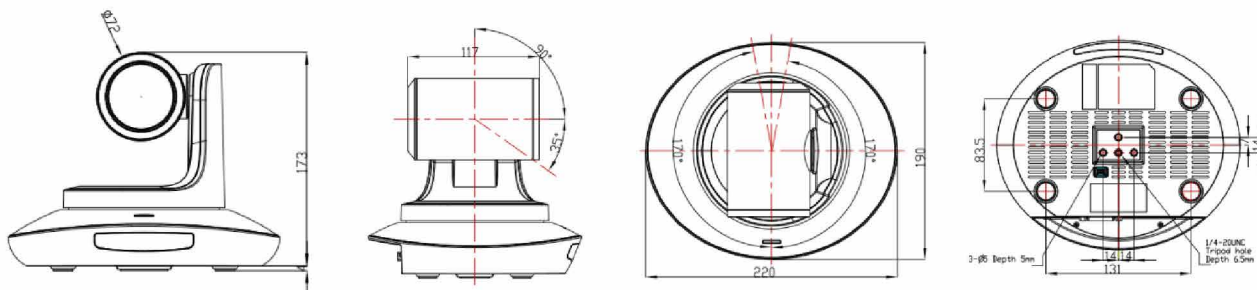

Output Interface

Dimensional Drawing (mm)

TECHNICAL SPEC

Model	TLC-300-IP-5-4K			
Camera				
Sensor	1/2.5 inch 8.5MP CMOS sensor			
Video Format	HDMI	IP	SDI	USB3.0
	3840*2160p30/25, 1920*1080p60/59.94/50 /30/29.97/25/24, 1920*1080i60/59.94/50, 1280*720p60/59.94/50/ 30/29.97/25	Main stream 1920*1080p30-1, 3840*2160p30-1 Sub stream 1280*720p30-1 1024*576p30-1 640*360p30-1	1920*1080p60/59.94/50 /30/29.97/25/24, 1920*1080i60/59.94/50, 1280*720p60/59.94/50/ 30/29.97/25	USB3.0: 1920*1080p60/50/30/25, 1280*720p60/50/30/25, 1024*576p30 USB2.0: 1024*576p30, 960*540p30,640*360p30,512*288p30
Zoom	5x optical zoom+3x digital zoom			
Fov	26.5° (Tele) ~85° (Far)			
Iris No.	Wide: 1.84		Tele : 2.81	
Min Focus Distance	Wide: 0.3m		Tele: 1m	
Noise Reduction	2D&3D			
S/N	>50dB			
Focal Length	f = 2.8(近) ~ 14mm(远)			
Min LUX	0.01 lux			
White Balance	Auto / Manual/Indoor/Outdoor/ATW/ONEPUSH			
Focus	Auto/Manual			
Iris	Auto/Manual			
Shutter Speed	Auto/Manual			
Backlight Compensation	Auto/Manual			
Image Flip	Supported			
Video Freeze	Optional			
Mechanism				
Pan Rotation Angel	-170° ~ +170°			
Tilt Rotation Angel	-30° ~ +90°			
Pan Rotation Speed	0°~120°/s			
Tilt Rotation Speed	0°~80°/s			
Preset	128			
Control Port	RS232 / RJ45 / RS485 / USB3.0 / USB2.0			
Video Port	RJ45, 3G-SDI, HDMI, USB3.0,USB2.0			
POE	Supported			
Voltage	DC12V			
Encoding				
Video Encoding Standard	H.264/H.265			
Bit Rate Control	Variable Bit Rate, Constant Bit Rate			
Video Bit Rate	1024Kbps~20480Kbps			
Frame Rate	50HZ:1fps~30fps 60HZ:1fps~30fps (3840*2160 max 30fps)			
Protocol	TCP/IP, HTTP, RTSP, RTMP, Onvif, DHCP, VISCA over IP (TCP&UDP),HTML5			
Dimension (W x H x W)	220mm×173mm×117mm			
Net Wight	1.25KG (2.8 Pound)			