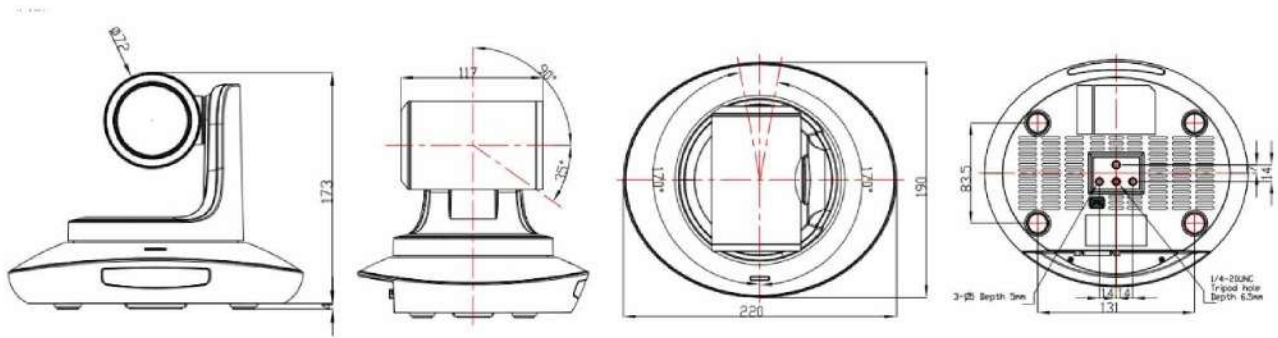

Output Interface

Dimensional Drawing (mm)

TECHNICAL SPEC

Model Number	TLC-300-IP-12-4K			
Camera				
Sensor	1/2.8 inch 8.51 MP CMOS SENSOR			
Video Format	HDMI	IP	SDI	USB3.0
	3840x2160P30/25	Main stream:	1920x1080P60/59.94/50/30/29.97/25/24	USB3.0:
	1920x1080P60/59.94/50/30/29.97/25/24	1920x1080P30-1	1920x1080I60/59.94/50	1920x1080P60/50/30/25
	1920x1080I60/59.94/50	3840x2160P30-1	1280x720P60/59.94/50/30/29.97/25	1280x720P60/50/30/ 25
	Sub stream:		1024x576P30	
	1280x720P30-1		USB2.0:	
	1024x576P30-1		1024x576P30	
	640x360P30-1		960x540P30,640x360P30	
			512x288P3	
Zoom	12x optical zoom+2x digital zoom			
FOV	6.3° (Tele) ~72.5° (Far)			
Iris No.	Wide: 1.84		Tele : 2.81	
Min Focus Distance	Wide: 0.3m		Tele: 1m	
Noise Reduction	2D&3D			
S/N	>50dB			
Focal Length	f = 3.92(近) ~ 47.32mm(远)			
Min LUX	0.01 lux			
White Balance	Auto / Manual/Indoor/Outdoor/ATW/ONEPUSH			
Focus	Auto/Manual			
Iris	Auto/Manual			
Shutter Speed	Auto/Manual			
Backlight Compensation	Auto/Manual			
Image Flip	Supported			
Video Freeze	Optional			
Mechanism				
Pan Rotation Angel	-170° ~ +170°			
Tilt Rotation Angel	-30° ~ +90°			
Pan Rotation Speed	0°~120°/s			
Tilt Rotation Speed	0°~80°/s			
Preset	128			
Control Port	RS232 / RJ45 / RS485/USB3.0/USB2.0			
Video Port	RJ45/ 3G-SDI/HDMI/USB3.0/USB2.0			
POE	Supported (IEEE802.3af)			
Voltage	DC12V			
Encoding				
Video Encoding Standard	H.264/H.265			
Bit Rate Control	Variable Bit Rate, Constant Bit Rate			
Video Bit Rate	1024Kbps~20480Kbps			
Frame Rate	50HZ:1fps~30fps 60HZ:1fps~30fps (3840*2160 max 30fps)			
Protocol	TCP/IP, HTTP, RTSP, RTMP, Onvif, DHCP, VISCA over IP (TCP&UDP),HTML5			
Dimension (W x H x W)	220mm×173mm×117mm			
Net Wight	1.25KG (2.8 Pound)			